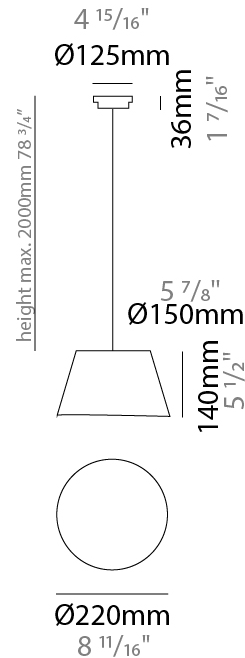

SENTO SUSPENSION

D111028-

base number   Finish
Options

1. To build a product code in our configurator select the specify button on the base model # product page
2. To build a manual product code on this datasheet choose from the options listed below in blue font and add the suffix to the base model #

GENERAL

Series: Sento
Partner: Ole
Division: Design
Installation: Suspension
Product Type: Pendant
Mounting Location: Ceiling
Light Distribution: Direct

PHYSICAL

Shape: Bell
Diameter (mm): 220
Diameter (in): 8 11/16
Height (mm): 140
Height (in): 5 1/2
Max. Overall Height (mm): 2140
Max. Overall Height (in): 84 1/4
Weight (kg): 1.2
Weight (lbs): 2.6
Diffuser: Arylic - Satin
Fixture Finish: WHI / BLK / SND / OLV / TER
Fixture Material: Metal
Cable Details: 2000mm Cable

ELECTRICAL

Number of Lamps: 1
Lamp Type: LED Retrofit
Lamp Shape: MR16
Bulb Included: Bulb Not Included
Max. Wattage Per Lamp (W): 7
Lamp Base: GU10
Input Voltage (V): 120

LED

OPTICAL

RATINGS AND CERTIFICATIONS

Certified By: Certified for North American Standards
IP rating: IP20

PROJECT
TYPE
SPECIFIER
QUANTITY
DATE