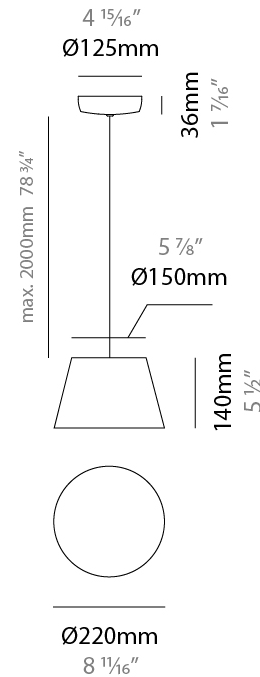

SENTO SUSPENSION

D111028-

base number   Finish
(Triangle)

1. To build a product code in our configurator select the specify button on the base model # product page
2. To build a manual product code on this datasheet choose from the options listed below in blue font and add the suffix to the base model #

GENERAL

Series: Sento
Brand: Ole
Division: Design
Mounting Type: Suspension
Mounting Location: Ceiling
Subcategory: Pendant

PHYSICAL

Shape: Bell
Diameter (mm): 220
Diameter (in): 8 15/16
Height (mm): 140
Height (in): 5 1/2
Max. Overall Height (mm): 2140
Max. Overall Height (in): 84 1/4
Light Distribution: Direct
Weight (kg): 1.2
Weight (lbs): 2.6
Diffuser: Arylic - Satin
[Fixture Finish: WHI / MBK / BEI / MSA / OGR / MWH](#)
Fixture Material: Metal
Cable Details: 2000mm Cable

ELECTRICAL

Number of Lamps: 1
Lamp Type: LED Retrofit
Lamp Shape: MR16
Bulb Included: Bulb Not Included
Max. Wattage Per Lamp (W): 7
Lamp Base: GU10
Input Voltage (V): 120

LED

OPTICAL

RATINGS AND CERTIFICATIONS

Certified By: Certified for North American Standards
IP rating: IP20

PROJECT	_____
TYPE	_____
SPECIFIER	_____
QUANTITY	_____
DATE	_____