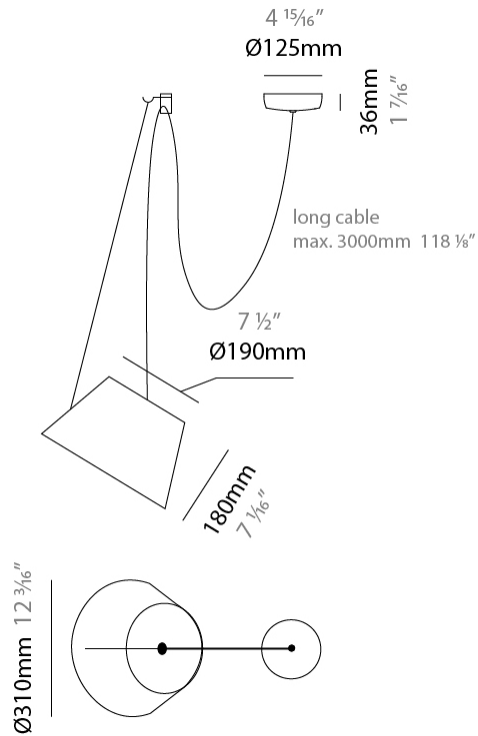

SENTO SUSPENSION

D111038-

base number Finish
Options

1. To build a product code in our configurator select the specify button on the base model # product page
2. To build a manual product code on this datasheet choose from the options listed below in blue font and add the suffix to the base model #

GENERAL

Series: Sento
Brand: Ole
Division: Design
Mounting Type: Suspension
Mounting Location: Ceiling
Subcategory: Pendant

PHYSICAL

Shape: Bell
Diameter (mm): 310
Diameter (in): 12 ³/₁₆"
Height (mm): 180
Height (in): 7 ¹/₁₆"
Max. Overall Height (mm): 3180
Max. Overall Height (in): 125 ³/₁₆"
Light Distribution: Direct
Weight (kg): 1.3
Weight (lbs): 2.9
Diffuser:rylic - Satin
Fixture Finish: [WHI / MBK / MWH](#)
Fixture Material: Metal
Cable Details: 2000mm Cable

ELECTRICAL

Number of Lamps: 1
Lamp Type: LED Retrofit
Lamp Shape: A19
Bulb Included: Bulb Not Included
Max. Wattage Per Lamp (W): 7
Lamp Base: E26
Input Voltage (V): 120
Upon Request: 277Vac / GU24

LED

OPTICAL

Adjustability: Tilting

RATINGS AND CERTIFICATIONS

Certified By: Certified for North American Standards
IP rating: IP20

PROJECT
TYPE
SPECIFIER
QUANTITY
DATE